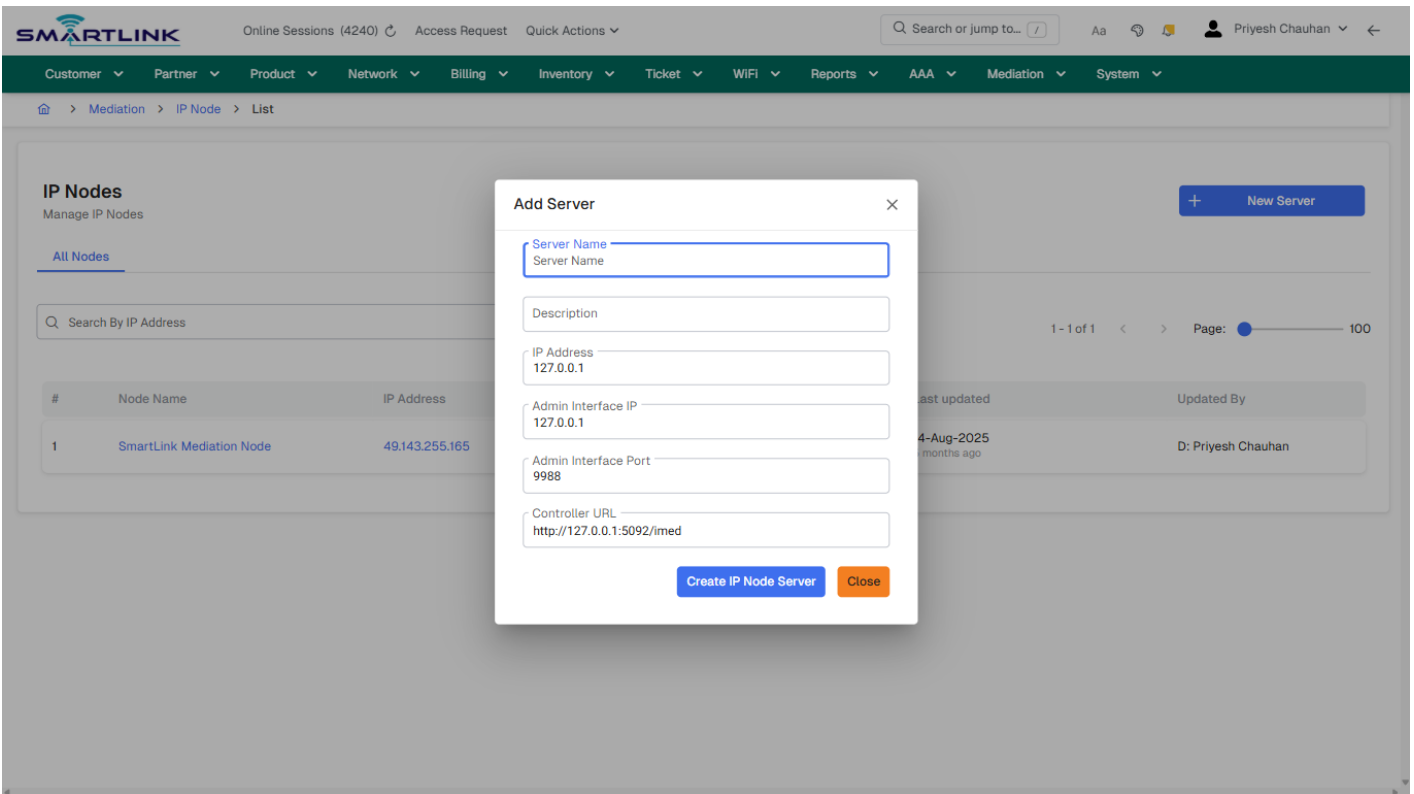

drilldown_one_item

Captured URL: <https://admin.myslbb.com/#/iplm/ipnode/>

Images uploading...