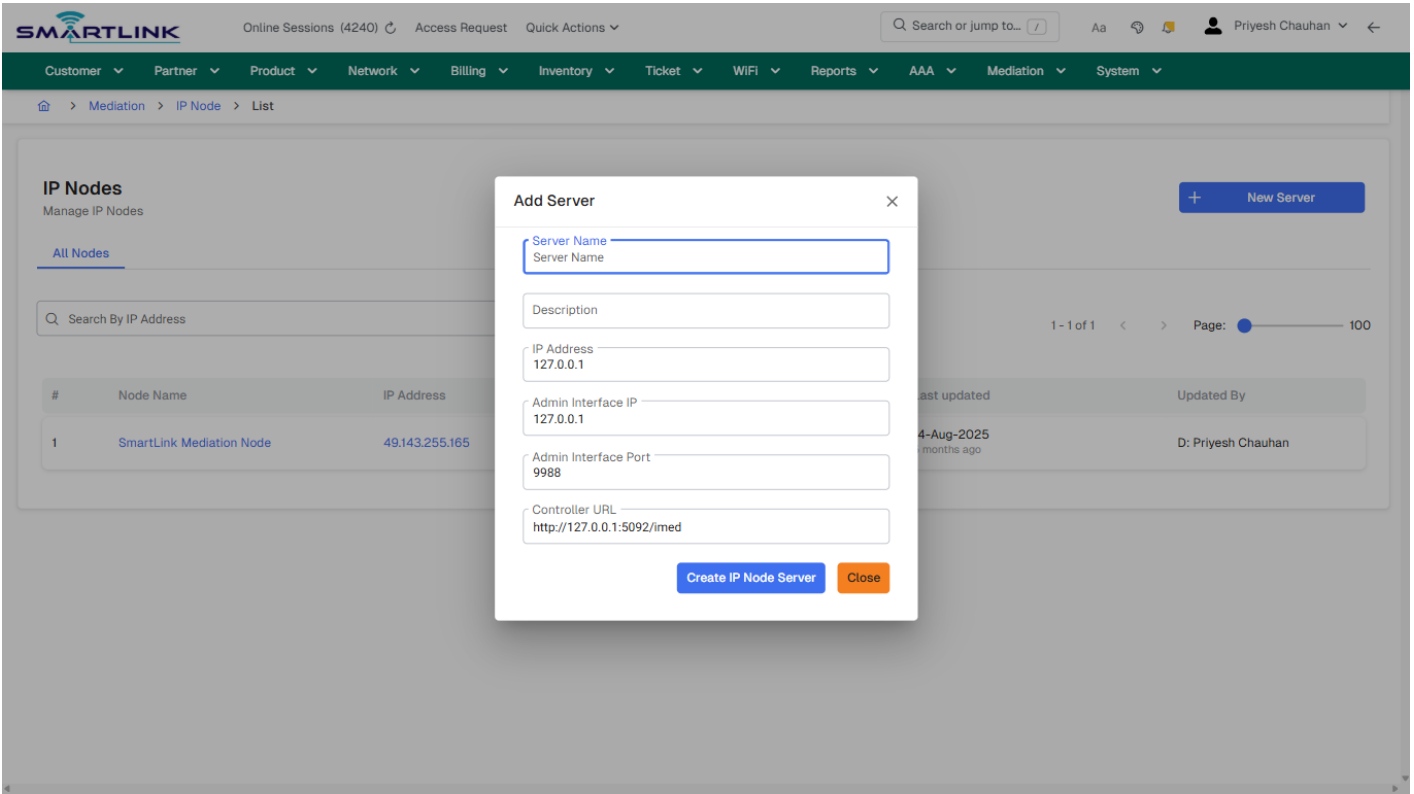

drilldown_one_item

Captured URL: <https://admin.myslbb.com/#/iplm/ipnode/>

Images uploading...