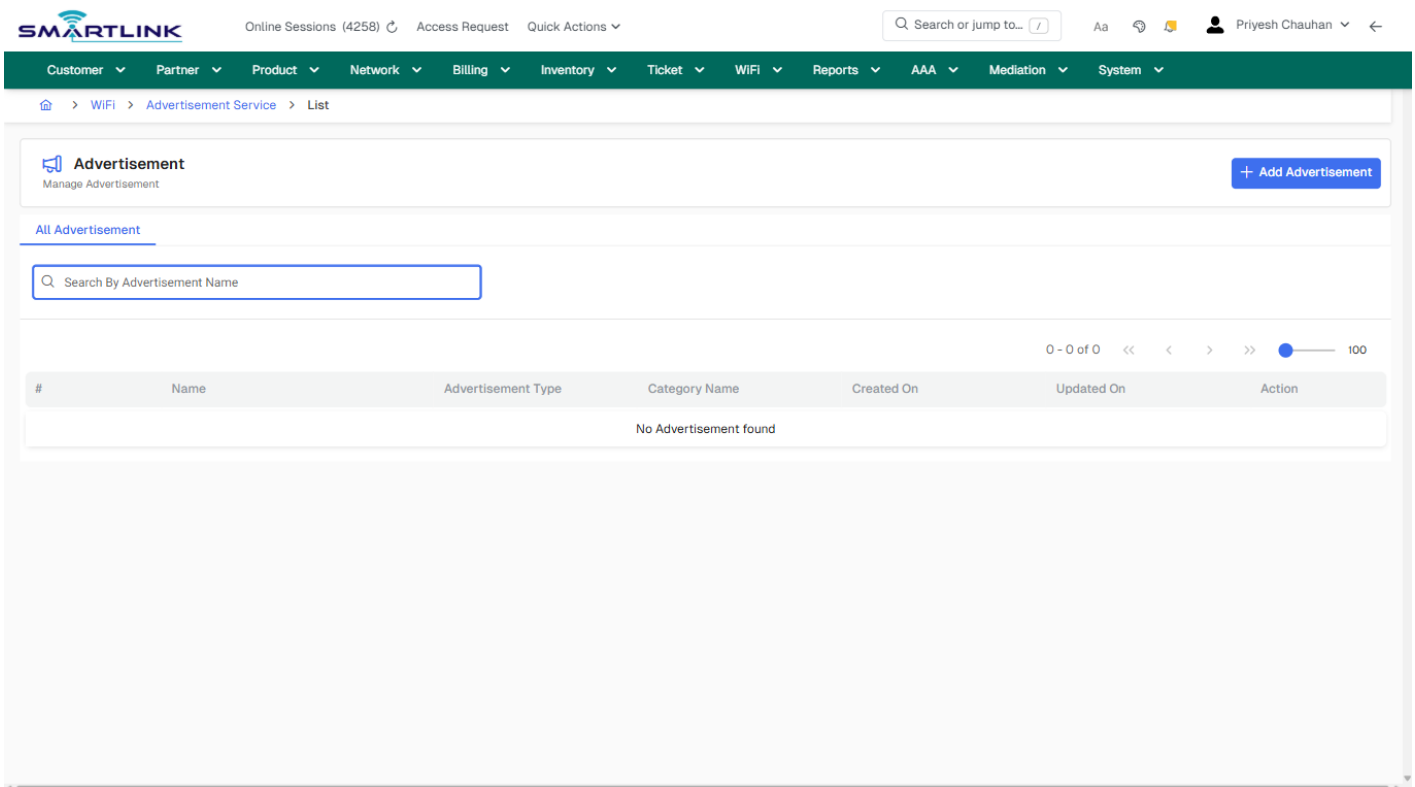

Escalation Guidance

- **L1:** Verify input, permissions, and entity state.
- **L2:** Validate dependencies and downstream state.
- **L3/Admin:** Policy/config changes or suspected defect.

Screenshots

default

Captured URL: <https://admin.myslbb.com/#/wsmp/advment/list/all>

Images uploading...

Advertisement Manage Advertisement

+ Add Advertisement

All Advertisement

Search By Advertisement Name

0 - 0 of 0 << < > >> 100